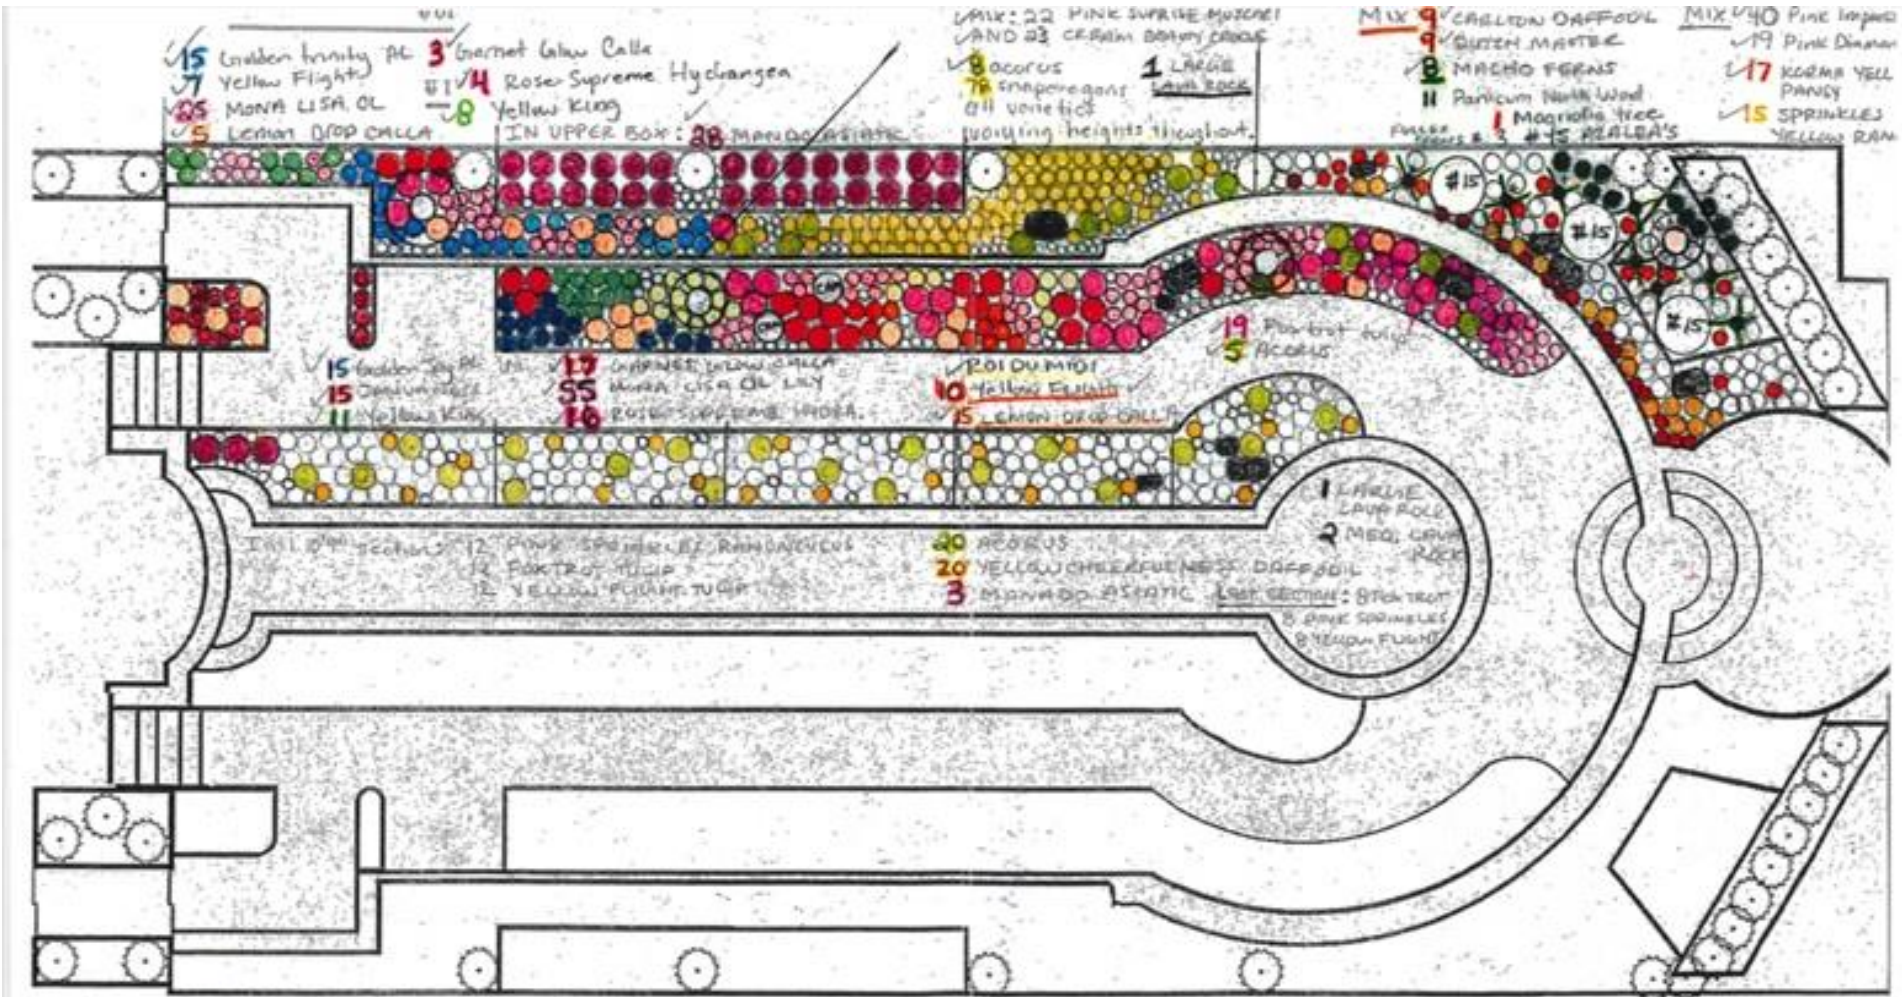

Sunken Garden- Final Sample

At end sprinkle wheat grass where needed

6 Large Lava Rocks  
5 med lava Rock

Easter lilies on table w/ snpr & callas  
% 231